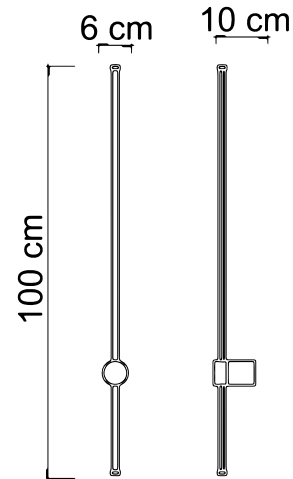

ELIA/AD

wall lamp

The Elia Collection embodies the concept of illuminated minimalism, with lamps characterized by an extruded aluminum profile that offers extraordinary simplicity. These lamps not only provide light but also decorate the spaces they inhabit. With their essential and clean design, the Elia Collection represents a perfect blend of functionality and aesthetics, offering sophisticated lighting that harmoniously integrates into the decor.

2260D	ELIA/AD O
2253D	ELIA/AD N
Power	18W Led Integrated
Input	220/240 V- 50/60Hz
Kelvin	Sikrea Dynamic Dimmer
Dimmable	Yes
Real Lumen	Dimmable Max 1220
CRI	85
IP	20

Article compatible with Sikrea Dynamic Dimmer + (cod. 4868)

PACKAGING DATA :

Packages	1
Net Weight	0,7kg
Gross Weight	1,1kg
Volume	0,0201 m ³

Any interventions on the light source of this article must be carried out by qualified personnel or by the manufacturer himself.
Any operation carried out without prior consultation with Contemporanea srl will void the guarantee